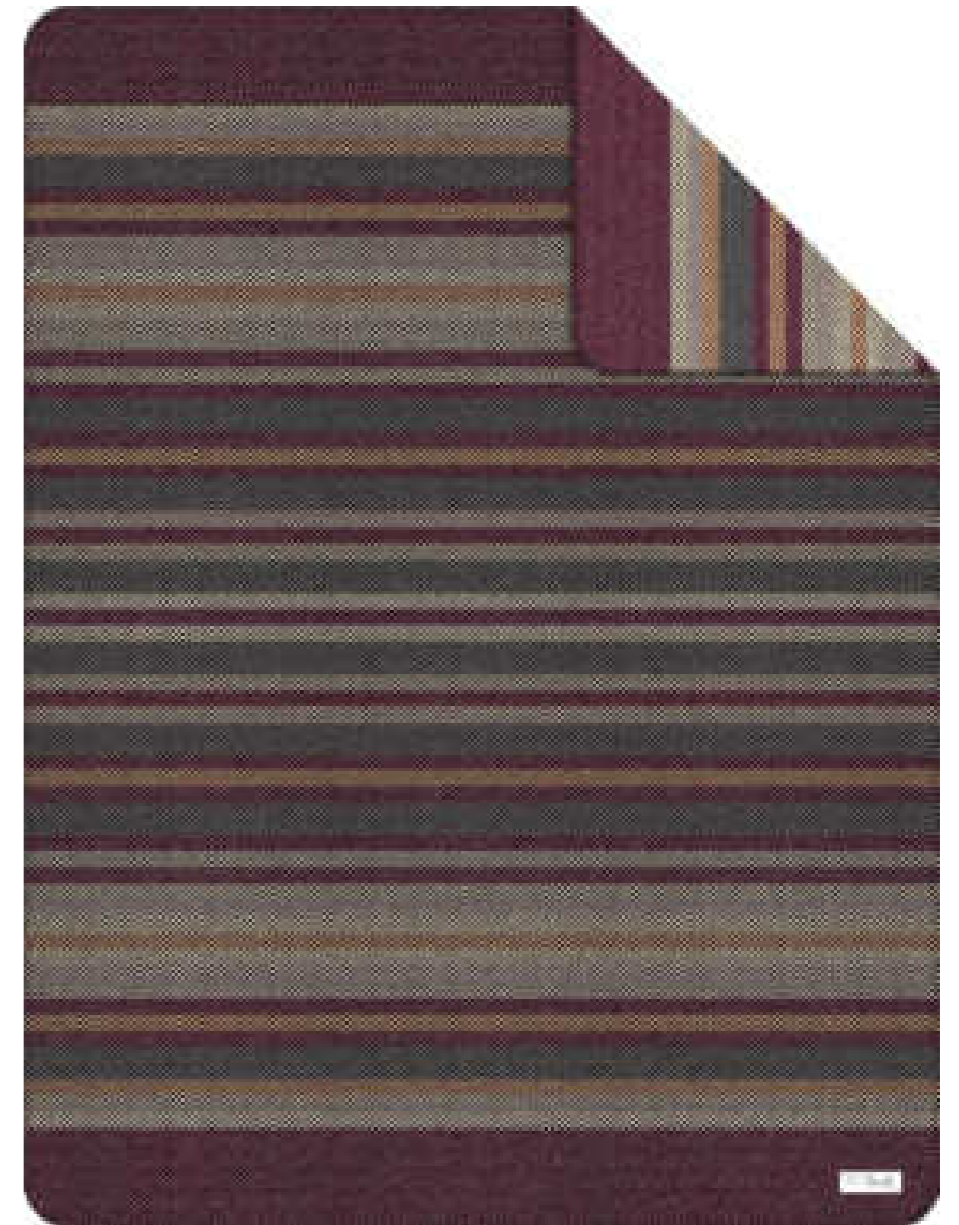

Jacquard

Jacquard Decke • blanket

Article No. 2368 / 400

Gekettelter Zierstich / whip stitch
58% Baumwolle, 35% Polyacryl (Dralon), 7% Polyester / 58% cotton, 35% acrylic (Dralon), 7% polyester
150 x 200 cm EVP/D 59,99 €